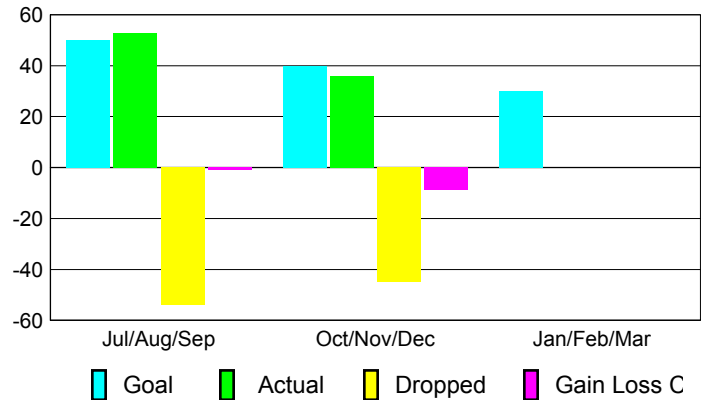

Club Results 2012-2013

Goal, New, Dropped, Gain/Loss

Comparison of Club Gain/Loss

Current Year Compared to the Previous Year

YTD Status Quo Clubs 2012-2013

Status Quo Clubs Compared to Status Quo Members

MEMBERSHIP

Membership Results
2012-2013

Membership
2011-2012

Month	Net Memb Goal	Actual New Memb	Actual Dropped Memb	Gain/Loss of Memb	Gain/Loss of Memb
Jul/Aug/Sep	50	53	-54	-1	-4
Oct/Nov/Dec	40	36	-45	-9	-3
Jan/Feb/Mar	30				18
Totals	120	89	-99	-10	11

Membership Results 2012-2013

Goal, New, Dropped, Gain/Loss

Comparison of Membership Gain/Loss

Current Year Compared to the Previous Year

Gender Comparison 2012-2013

Jul/Aug/Sep

Oct/Nov/Dec

Jan/Feb/Mar