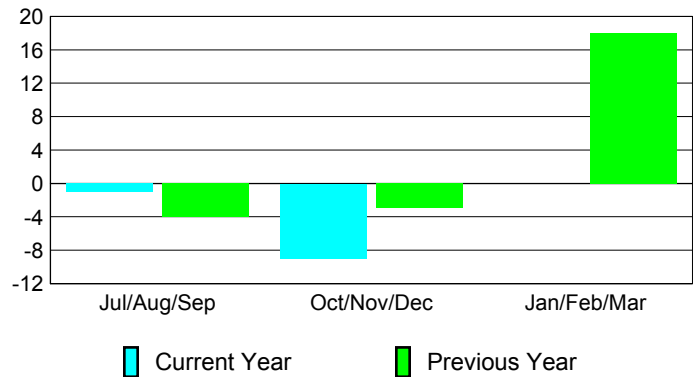

Membership Results
2012-2013

Membership
2011-2012

Month	Net Memb Goal	Actual New Memb	Actual Dropped Memb	Gain/Loss of Memb	Gain/Loss of Memb
Jul/Aug/Sep	50	53	-54	-1	-4
Oct/Nov/Dec	40	36	-45	-9	-3
Jan/Feb/Mar	30				18
Totals	120	89	-99	-10	11

Membership Results 2012-2013

Goal, New, Dropped, Gain/Loss

Comparison of Membership Gain/Loss

Current Year Compared to the Previous Year

Gender Comparison 2012-2013

Jul/Aug/Sep

Oct/Nov/Dec

Jan/Feb/Mar